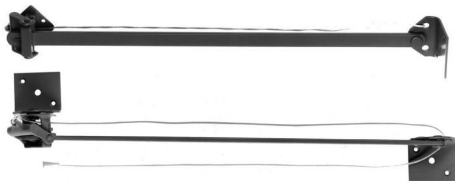

Senior Garage Door Holders

BJ Waller Part No.	Description	Finish
25.90108	Senior Garage Door Holder Wide Lintel	BK
25.90208	Senior Garage Door Holder Narrow Lintel	BK