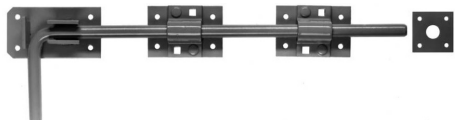

Garage Door Drop Bolts

BJ Waller Part No.	Description	Size	Finish
25.92209	Garage Door Drop Bolt	300mm	GLV
25.92309	Garage Door Drop Bolt	450mm	GLV

Turn Buttons

BJ Waller Part No.	Description	Size	Finish
25.970208	Turn Button	38mm	BK
25.970108	Turn Button	50mm	BK