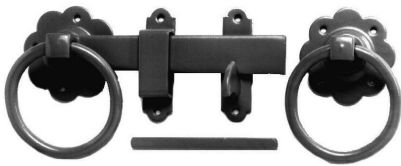

Ring Gate Latches

BJ Waller Part No.	Description	Size	Finish
25.91108	Plain Ring Gate Latch	180mm	BK
25.91109	Plain Ring Gate Latch	180mm	GLV