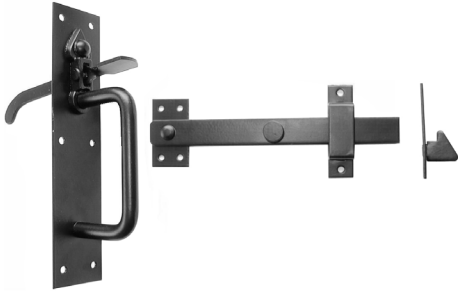

Gate Fittings

Suffolk Latches

BJ Waller Part No.	Description	Finish
25.20108	Light Suffolk Latch	BK
25.20109	Light Suffolk Latch	GLV
25.20208	Heavy Duty Suffolk Latch	BK
25.20209	Heavy Duty Suffolk Latch	GLV